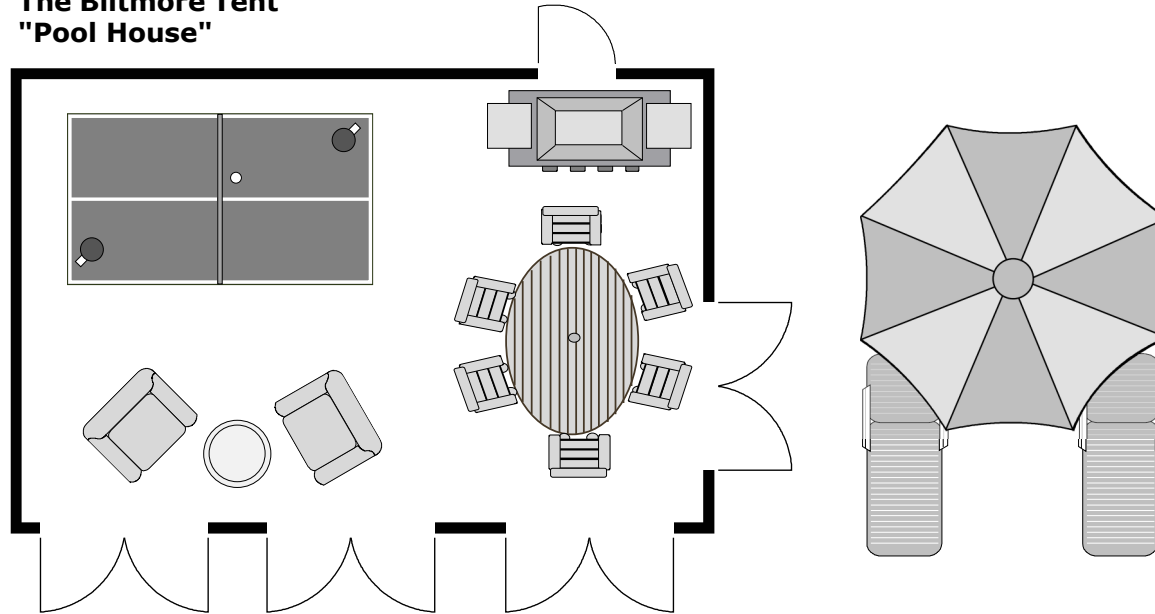

The Biltmore "Dinner Party"

The Biltmore Tent can seat 24 guests at 6' round dining tables and accommodate a buffet or serving table and a full size bar with seating. An untied back wall makes for a quiet service entrance.

The Biltmore Tent "Garden Getaway"

The Biltmore Tent is the perfect size for a garden getaway. There is ample room for a lounge area, a small dining table and a bar with pub table and stools.

**The Biltmore Tent
"Pool House"**

The Biltmore Tent as a poolside cabana can accommodate a 6' dining table, a 5' grill, a full size ping pong table, and a small seating area. An umbrella to the side is the perfect lounging accessory.