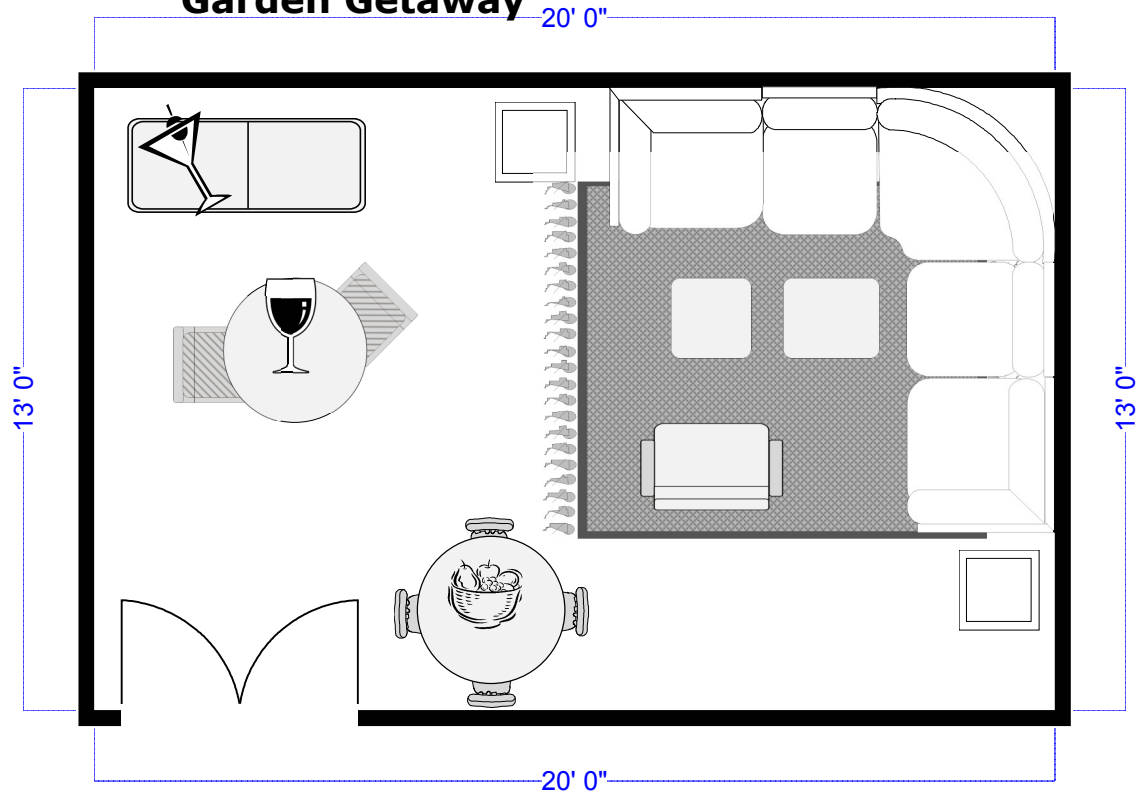

The Biltmore "Dinner Party"

The Biltmore Tent can seat 24 guests at 6' round dining tables and accommodate a buffet or serving table and a full size bar with seating. An untied back wall makes for a quiet service entrance.

The Biltmore Tent "Garden Getaway"

The Biltmore Tent is the perfect size for a garden getaway. There is ample room for a lounge area, a small dining table and a bar with pub table and stools.

**The Biltmore Tent
"Pool House"**

The Biltmore Tent as a poolside cabana can accommodate a 6' dining table, a 5' grill, a full size ping pong table, and a small seating area. An umbrella to the side is the perfect lounging accessory.